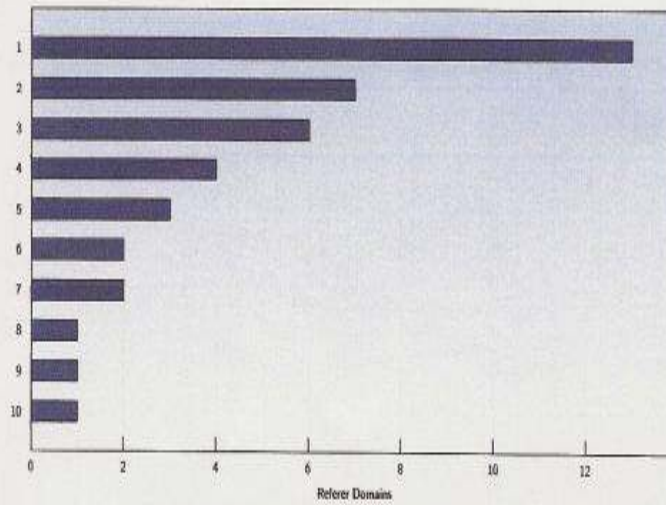

Top 10 Referer Domains

Rank	Domain	Amount	%
1	google.com	13	5
2	google.co.uk	7	2
3	spellsbook.com	6	2
4	jollysailors.com	4	1
5	yahoo.com	3	1
6	google.ru	2	0
7	ibizcyprus.com	2	0
8	focaldepth.com	1	0
9	google.de	1	0
10	msn.com	1	0
	Total	40	

40 out of 234 visits contained a referer that could be evaluated. This analysis shows domains referring to your site. Subpages are summarised under the main domain.