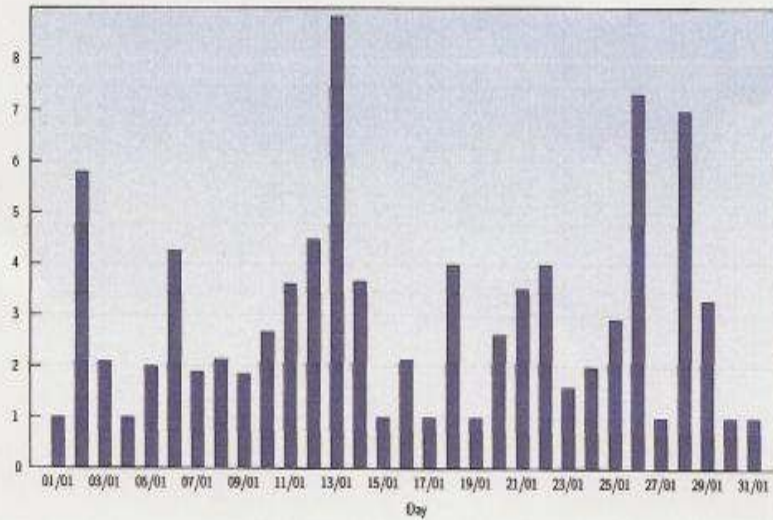

Page Views

Date	Amount
Thursday 01/01/09	4
Friday 02/01/09	29
Saturday 03/01/09	21
Sunday 04/01/09	6
Monday 05/01/09	10
Tuesday 06/01/09	51
Wednesday 07/01/09	19
Thursday 08/01/09	15
Friday 09/01/09	13
Saturday 10/01/09	16
Sunday 11/01/09	58
Monday 12/01/09	94
Tuesday 13/01/09	53
Wednesday 14/01/09	11
Thursday 15/01/09	1
Friday 16/01/09	15

Date	Amount
Saturday 17/01/09	5
Sunday 18/01/09	52
Monday 19/01/09	4
Tuesday 20/01/09	34
Wednesday 21/01/09	53
Thursday 22/01/09	20
Friday 23/01/09	8
Saturday 24/01/09	18
Sunday 25/01/09	41
Monday 26/01/09	44
Tuesday 27/01/09	3
Wednesday 28/01/09	7
Thursday 29/01/09	33
Friday 30/01/09	2
Saturday 31/01/09	3
Total	743

These statistics show all successful page views (also known as page impressions) and the time they were made. Only fully loaded pages are counted. Individual images and components are not included.

Pages per Visit