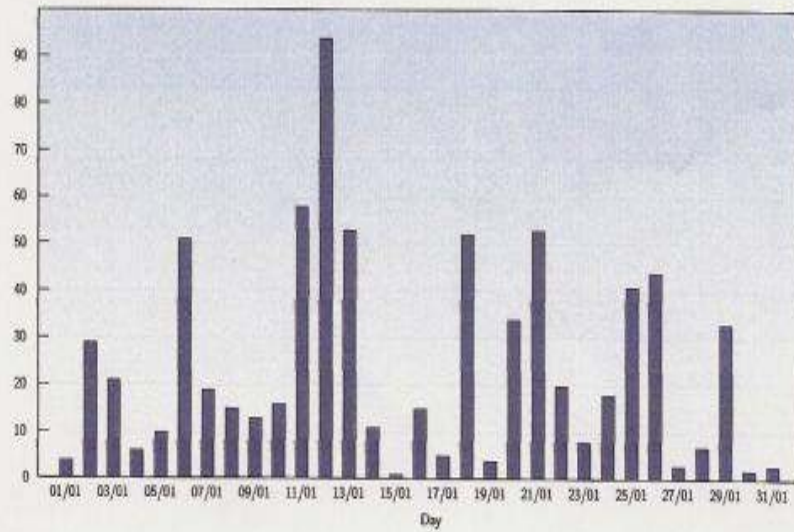

Page Views

Date	Amount
Thursday 01/01/09	4
Friday 02/01/09	29
Saturday 03/01/09	21
Sunday 04/01/09	6
Monday 05/01/09	10
Tuesday 06/01/09	51
Wednesday 07/01/09	19
Thursday 08/01/09	15
Friday 09/01/09	13
Saturday 10/01/09	16
Sunday 11/01/09	58
Monday 12/01/09	94
Tuesday 13/01/09	53
Wednesday 14/01/09	11
Thursday 15/01/09	1
Friday 16/01/09	15

Date	Amount
Saturday 17/01/09	5
Sunday 18/01/09	52
Monday 19/01/09	4
Tuesday 20/01/09	34
Wednesday 21/01/09	53
Thursday 22/01/09	20
Friday 23/01/09	8
Saturday 24/01/09	18
Sunday 25/01/09	41
Monday 26/01/09	44
Tuesday 27/01/09	3
Wednesday 28/01/09	7
Thursday 29/01/09	33
Friday 30/01/09	2
Saturday 31/01/09	3
Total	743

These statistics show all successful page views (also known as page impressions) and the time they were made. Only fully loaded pages are counted. Individual images and components are not included.