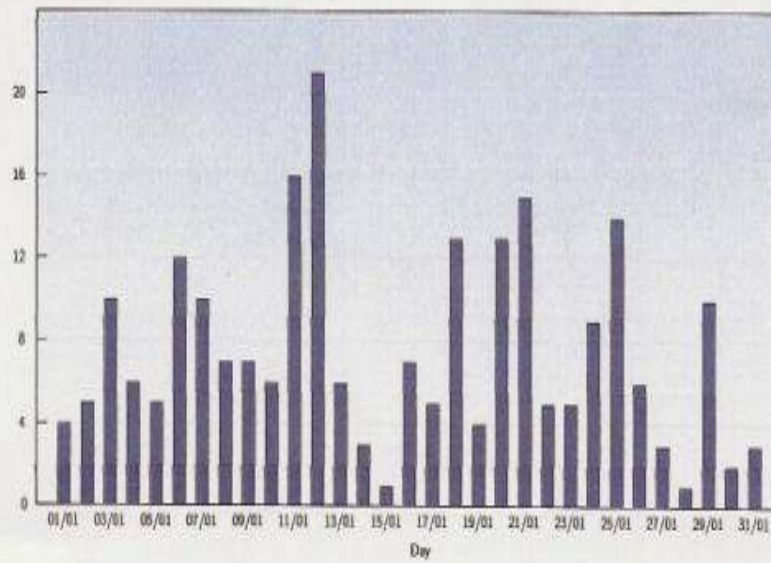

Monthly internet traffic report

Unique Visits

Date	Amount
Thursday 01/01/09	4
Friday 02/01/09	5
Saturday 03/01/09	10
Sunday 04/01/09	6
Monday 05/01/09	5
Tuesday 06/01/09	12
Wednesday 07/01/09	10
Thursday 08/01/09	7
Friday 09/01/09	7
Saturday 10/01/09	6
Sunday 11/01/09	16
Monday 12/01/09	21
Tuesday 13/01/09	6
Wednesday 14/01/09	3
Thursday 15/01/09	1
Friday 16/01/09	7

Date	Amount
Saturday 17/01/09	5
Sunday 18/01/09	13
Monday 19/01/09	4
Tuesday 20/01/09	13
Wednesday 21/01/09	15
Thursday 22/01/09	5
Friday 23/01/09	5
Saturday 24/01/09	9
Sunday 25/01/09	14
Monday 26/01/09	6
Tuesday 27/01/09	3
Wednesday 28/01/09	1
Thursday 29/01/09	10
Friday 30/01/09	2
Saturday 31/01/09	3
Total	234

This analysis summarises multiple page impressions of an individual visitor into unique visits. A visitor is counted as an unique visit when requesting at least one page. If more than 30 minutes have elapsed since the first page impression, further requests will be counted as a new unique visit.

These statistics show all successful page views (also known as page impressions) and the time they were made. Only fully loaded pages are counted. Individual images and components are not included.

Pages per Visit